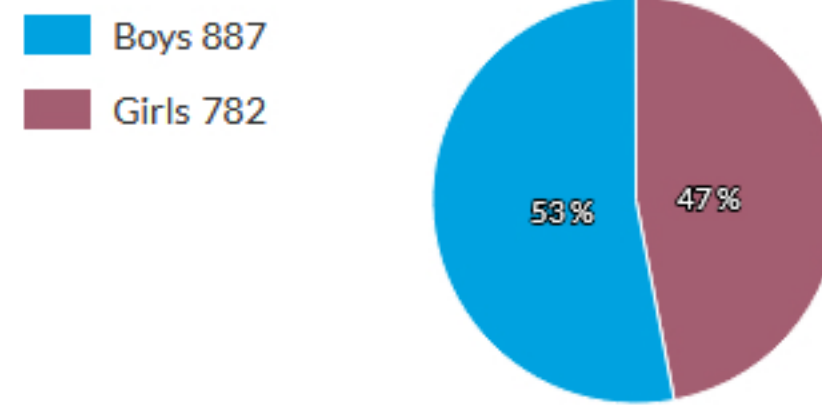

Students

Total enrolments: 1669