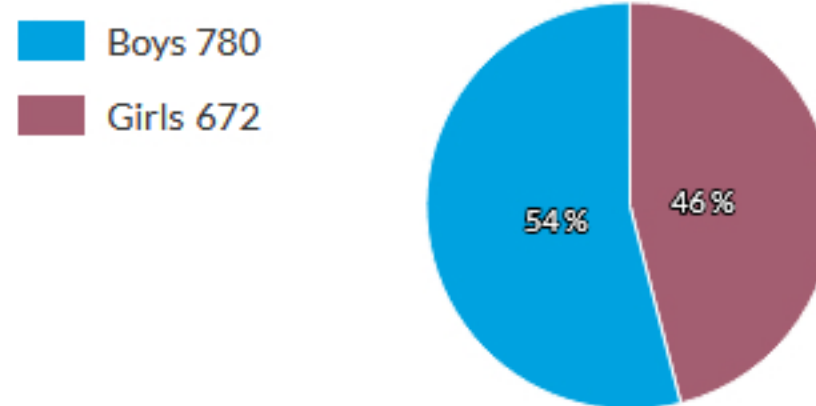

Students

Total enrolments: 1452