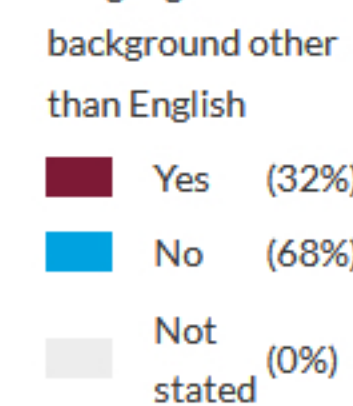

### Student background

#### Distribution of Socio-Educational Advantage (SEA)

■ School distribution    ■ Australian distribution  
Percentages are rounded and may not add to 100

### Students

Total enrolments: 1452

Full-time equivalent enrolments: 1451.1

Indigenous students

Language background other than English

[Terms of use](#)

[Data access program](#)

[Privacy](#)